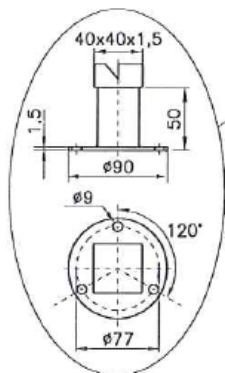

PRODUCT

Art no: SHP1.01006

Mini Range Top MSI7-40 4R pl 10,4Kw

IP 44

- Exclusively design for Marine use
- Protection Degree IP 44
- Very Strong Construction
- Quick and easy maintenance
- AISI 304 Stainless Steel Construction
- Demontable for installation on board
- Top Provided with board against spillage
- Plates and oven special cables for high temperature
- 6-Position plate switches
- Adjustable and removable stainless steel antirolling bars
- Flanged and adjustable feet for fixing on deck AISI 304 stainless steel
- For more information, see overleaf

DATA	◆	◆	◆
DIM (H*W*D)	900mm	700mm	750mm
SHIPPING DIM(H*W*D)			
WEIGHT Gross/Nett Kg			
HS Code			
EORI			
OTHER			

Reference Photo

SHOK Partner AS, Reserve the right for model changes without notice!

Technical Details:

Description:	Voltage:	Kw	Water/Drain
Mini Range MSI6-40 / MS17-40	230v 3ph 50-60Hz	10,4	N/A
Mini Range MSI6-40 / MS17-40	440v 3ph 60Hz	10,4	N/A
Mini Range MSI6-40 / MS17-40	400v 3ph 50Hz	10,4	N/A

Drawing Sheet:

MODELLO MODEL	CODICE CODE	PIASTRE PLATES	ALIMENTAZIONE RATED VOLTAGE	POTENZA POWER
		A ø220 mm	Volt *	kW
MSI6-40	401060110	2,6 kW	230/1-3/50-60	10,4
MSI7-40	401160200	2,6 kW	400/3/50 440/3/60	10,4

6 RIPIANO
SHELF