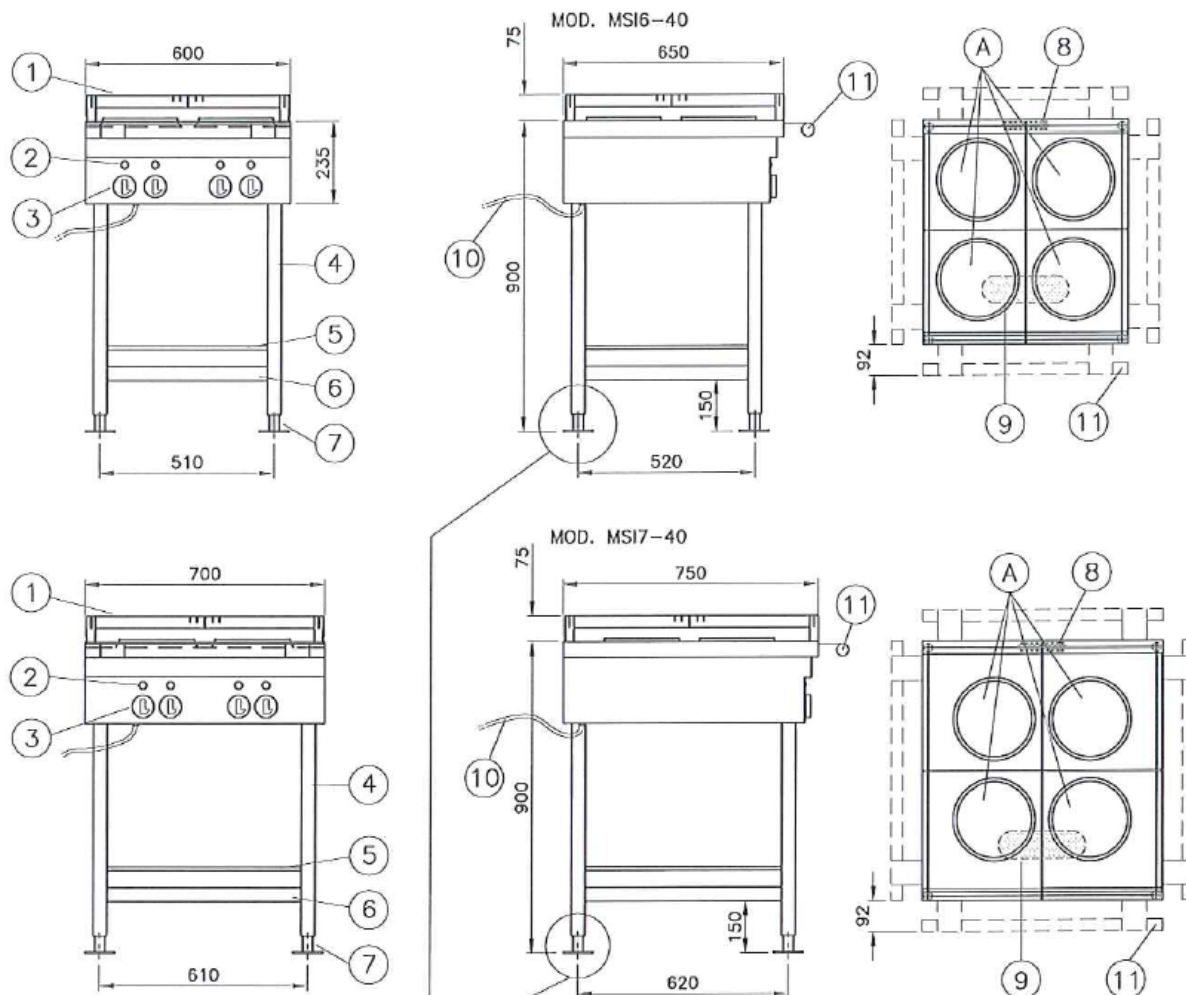

PRODUCT

Art no: SHP1.01006

Mini Range Top MSI7-40 4R pl 10,4Kw

IP 44

- Exclusively design for Marine use
- Protection Degree IP 44
- Very Strong Construction
- Quick and easy maintenance
- AISI 304 Stainless Steel Construction
- Demontable for installation on board
- Top Provided with board against spillage
- Plates and oven special cables for high temperature
- 6-Position plate switches
- Adjustable and removable stainless steel antirolling bars
- Flanged and adjustable feet for fixing on deck AISI 304 stainless steel
- For more information, see overleaf

DATA	◆	◆	◆
DIM (H*W*D)	900mm	700mm	750mm
SHIPPING DIM(H*W*D)			
WEIGHT Gross/Nett Kg			
HS Code			
EORI			
OTHER			

Reference Photo

SHOK Partner AS, Reserve the right for model changes without notice!

Technical Details:

Description:	Voltage:	Kw	Water/Drain
Mini Range MSI6-40 / MS17-40	230v 3ph 50-60Hz	10,4	N/A
Mini Range MSI6-40 / MS17-40	440v 3ph 60Hz	10,4	N/A
Mini Range MSI6-40 / MS17-40	400v 3ph 50Hz	10,4	N/A

Drawing Sheet:

MODELLO MODEL	CODICE CODE	PIASTRE PLATES	ALIMENTAZIONE RATED VOLTAGE	POTENZA POWER
		A ø220 mm	Volt *	kW
MSI6-40	401060110	2,6 kW	230/1-3/50-60	10,4
MSI7-40	401160200	2,6 kW	400/3/50 440/3/60	10,4

6 RIPIANO
SHELF