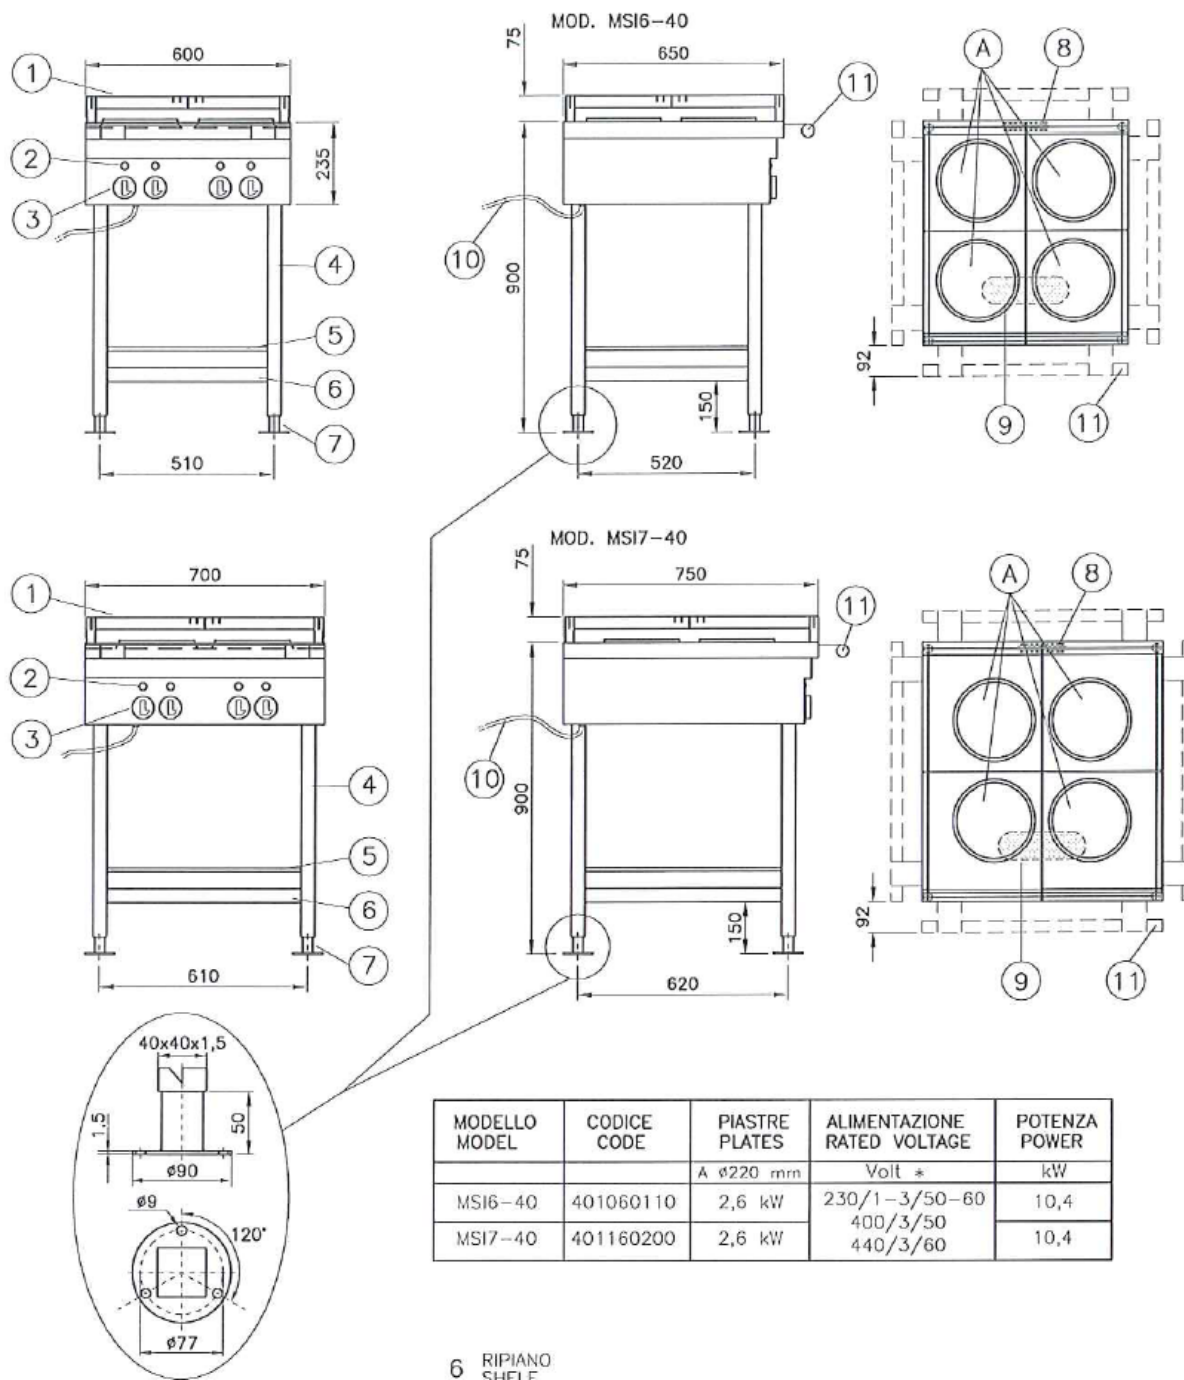

PRODUCT

Art no: SHP1.01005

Mini Range MSI6-40 4R pl 10,4Kw

- Exclusively design for Marine use
- Protection Degree IP 44
- Very Strong Construction
- Quick and easy maintenance
- AISI 304 Stainless Steel Construction
- Demontable for installation on board
- Top Provided with board against spillage
- Plates and oven special cables for high temperature
- 6-Position plate switches
- Adjustable and removable stainless steel antirolling bars
- Flanged and adjustable feet for fixing on deck AISI 304 stainless steel
- For more information, see overleaf

IP 44

DATA	◆	◆	◆
DIM (H*W*D)	900mm	600mm	650mm
SHIPPING DIM(H*W*D)			
WEIGHT Gross/Nett Kg			
HS Code			
EORI			
OTHER			

Reference Photo

SHOK Partner AS, Reserve the right for model changes without notice!

Technical Details:

Description:	Voltage:	Kw	Water/Drain
Mini Range MSI6-40 / MS17-40	230v 3ph 50-60Hz	10,4	N/A
Mini Range MSI6-40 / MS17-40	440v 3ph 60Hz	10,4	N/A
Mini Range MSI6-40 / MS17-40	400v 3ph 50Hz	10,4	N/A

Drawing Sheet:

MODELLO MODEL	CODICE CODE	PIASTRE PLATES	ALIMENTAZIONE RATED VOLTAGE	POTENZA POWER
		A \varnothing 220 mm	Volt *	kW
MSI6-40	401060110	2,6 kW	230/1-3/50-60	10,4
MSI7-40	401160200	2,6 kW	400/3/50 440/3/60	10,4