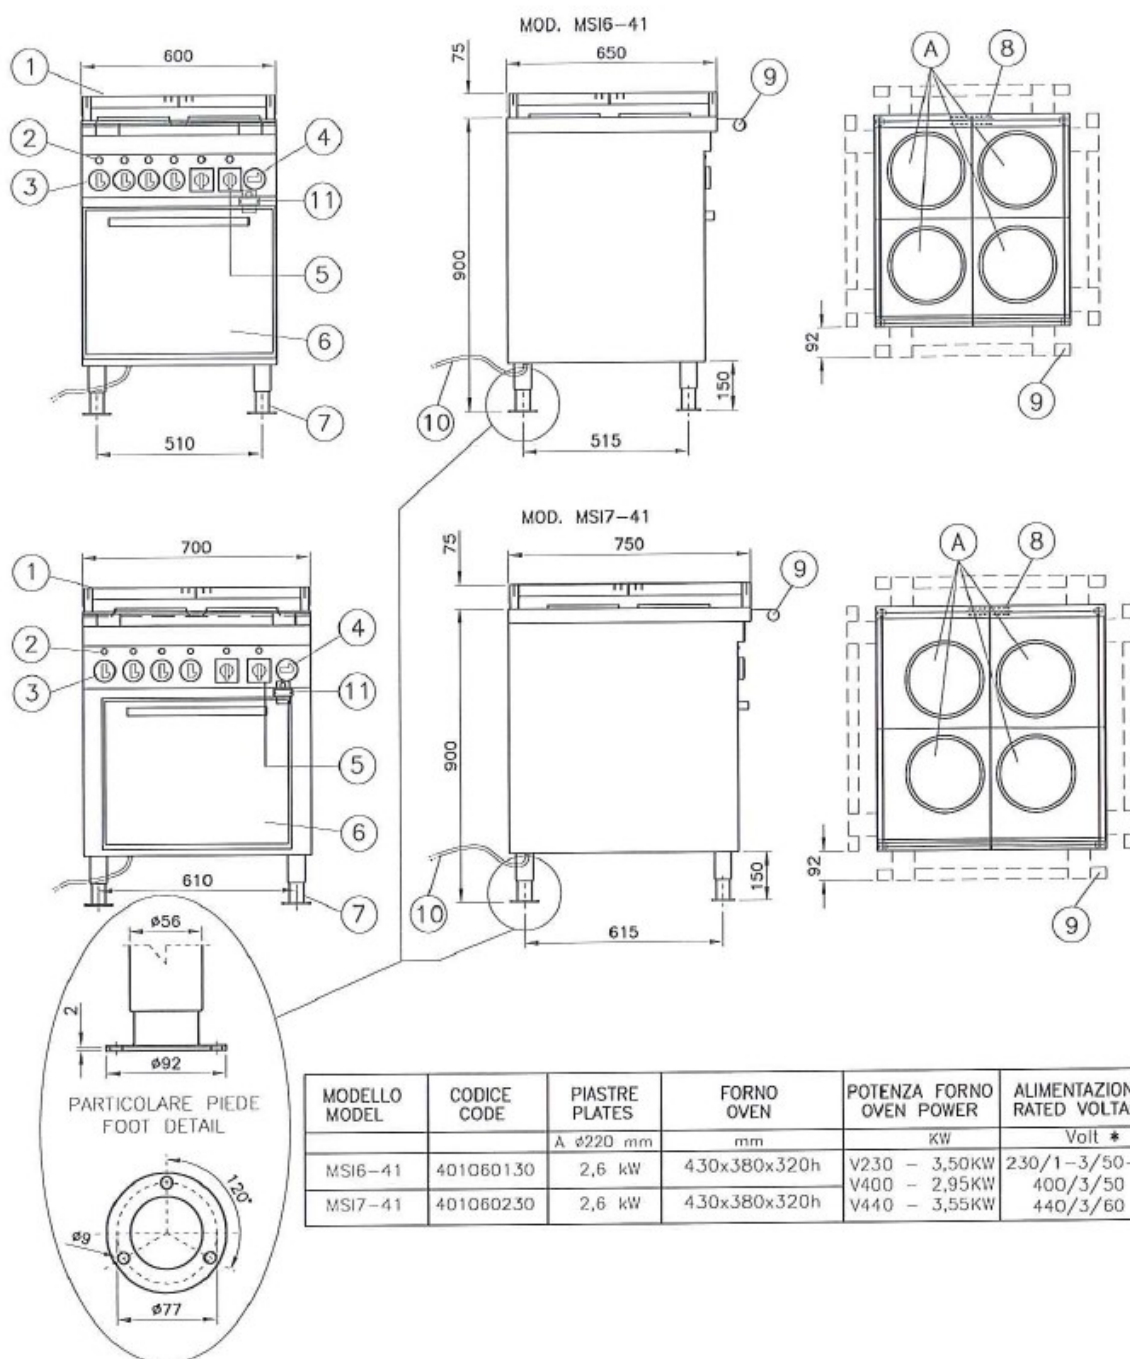

## Mini Range MSI6-41 w/oven 4Rpl 13,95Kw

- Exclusively design for Marine use
- Protection Degree IP 44
- Very Strong Construction
- Quick and easy maintenance
- AISI 304 Stainless Steel Construction
- Top Provided with board against spillage
- Plates and oven special cables for high temperature
- 6-Position plate switches
- Adjustable and removable stainless steel antirolling bars
- Oven, Thermostat temperature control heating cooking chambre by armoured heating elements fixed on the sky and under oven base operated by thermostat with independent regulation through switches equipped with pilot lamp.
- Flanged and adjustable feet for fixing on deck AISI 304 stainless steel
- For more information, see overleaf

DATA	◆	◆	◆
DIM (H*W*D)	900mm	600mm	650mm
SHIPPING DIM(H*W*D)			
WEIGHT Gross/Nett Kg			
HS Code			
EORI			
OTHER			

Reference Photo

SHOK Partner AS, Reserve the right for model changes without notice!

## Technical Details:

Description:	Voltage:	Kw	Water/Drain
Mini Range MSI6-41 / MS17-41	230v 3ph 50-60Hz	10,4	N/A
Mini Range MSI6-41 / MS17-41	440v 3ph 60Hz	10,4	N/A
Mini Range MSI6-41 / MS17-41	400v 3ph 50Hz	10,4	N/A

## Drawing Sheet:

MODELLO MODEL	CODICE CODE	PIASTRE PLATES	FORNO OVEN	POTENZA FORNO OVEN POWER	ALIMENTAZIONE RATED VOLTAGE
		A $\varnothing$ 220 mm	mm	KW	Volt *
MSI6-41	401060130	2,6 kW	430x380x320h	V230 - 3,50KW	230/1-3/50-60
MSI7-41	401060230	2,6 kW	430x380x320h	V400 - 2,95KW V440 - 3,55KW	400/3/50 440/3/60